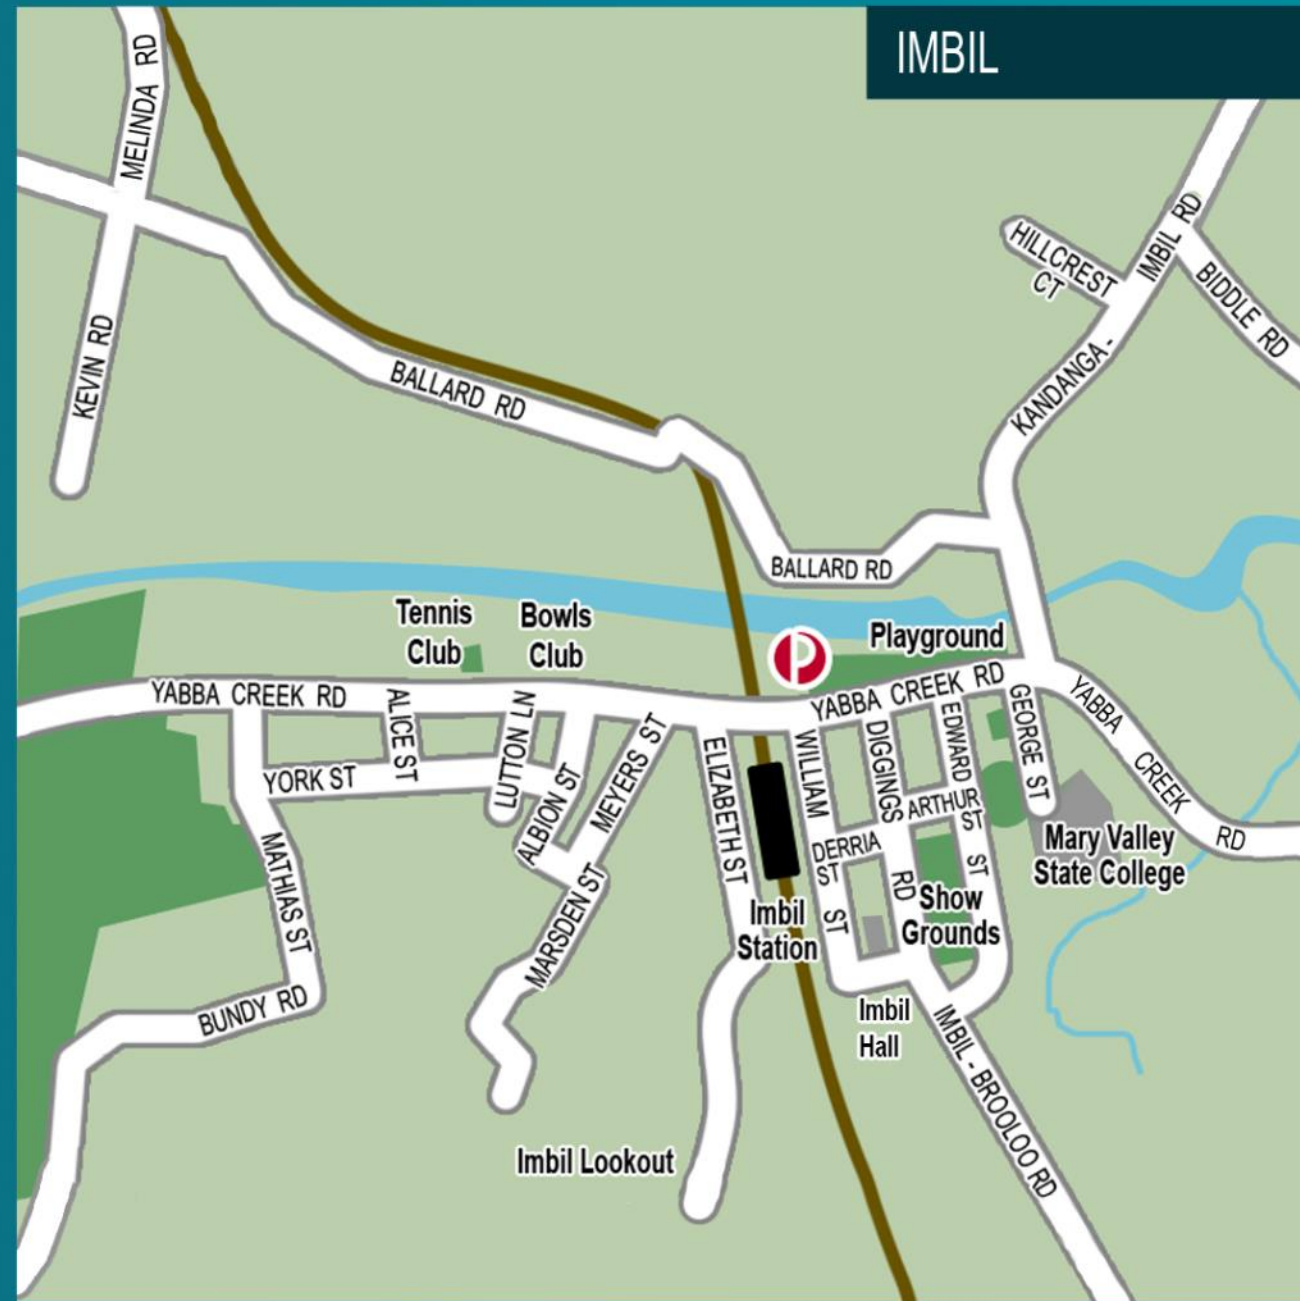

# MARY VALLEY COUNTRY VILLAGES

CRYSTAL WATERS

CONONDALE

KENILWORTH

DAGON

IMBIL

BROOLOO

AMAMOOR