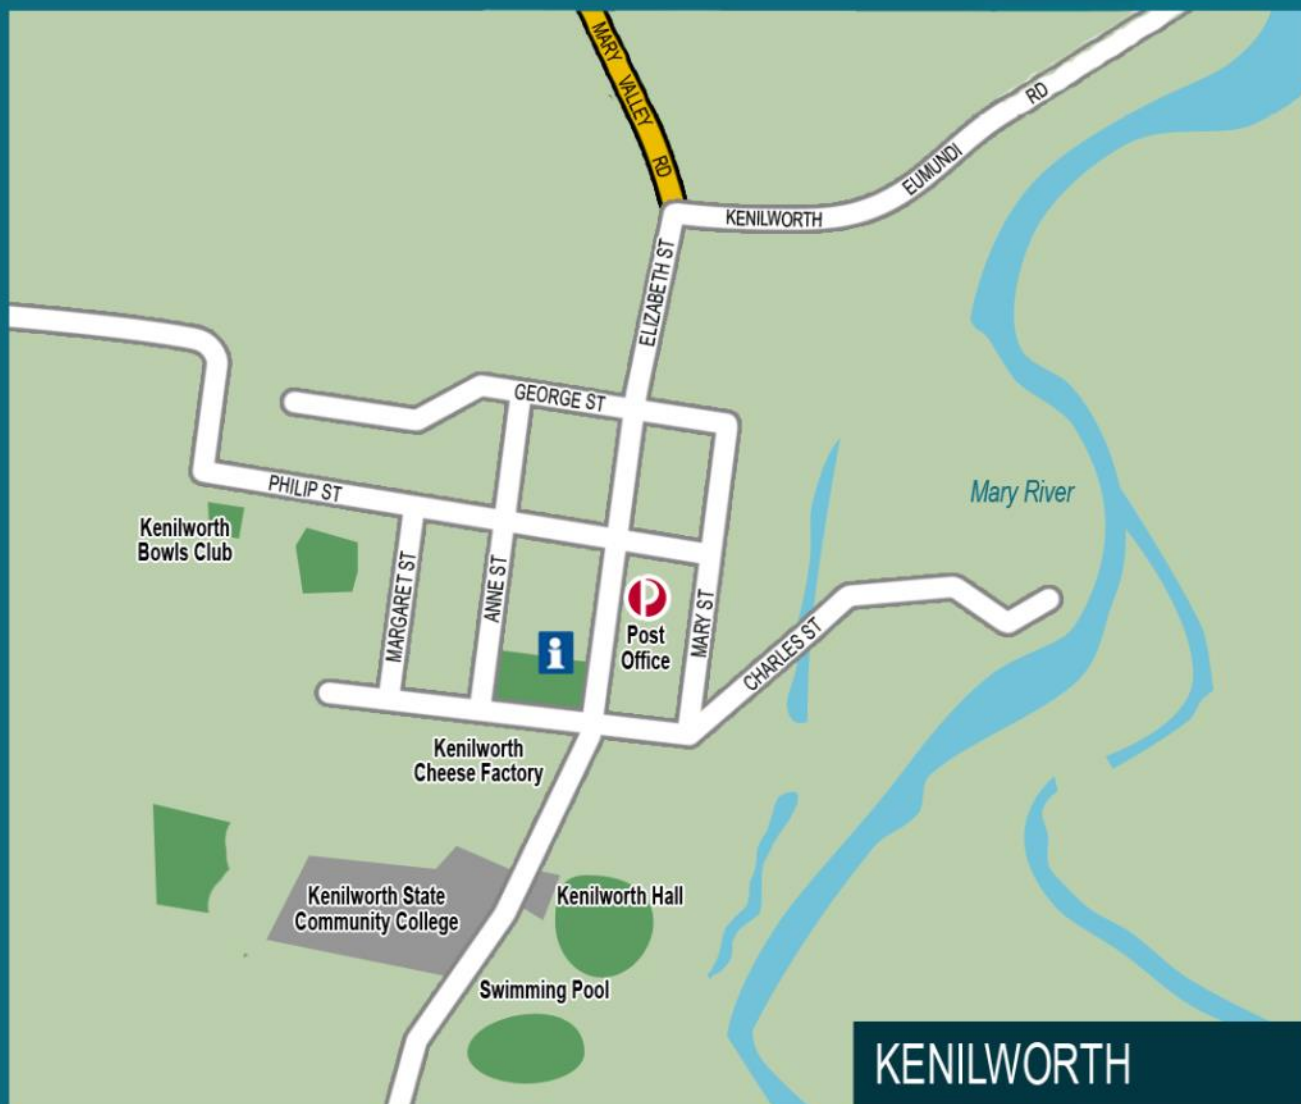

# MARY VALLEY COUNTRY VILLAGES

CRYSTAL WATERS

CONONDALE

KENILWORTH

DAGON

IMBIL

BROOLOO

AMAMOOR

KANDANGA