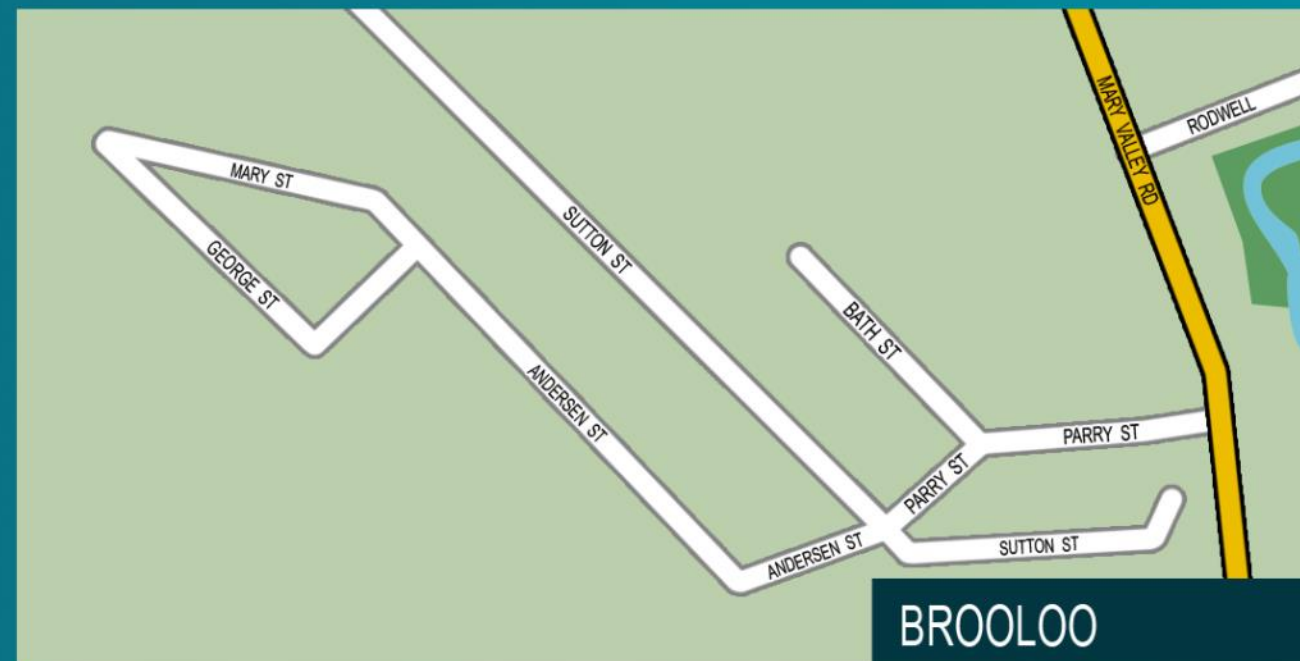

# MARY VALLEY COUNTRY VILLAGES

CRYSTAL WATERS

CONONDALE

KENILWORTH

DAGON

IMBIL

BROOLOO

AMAMOOR